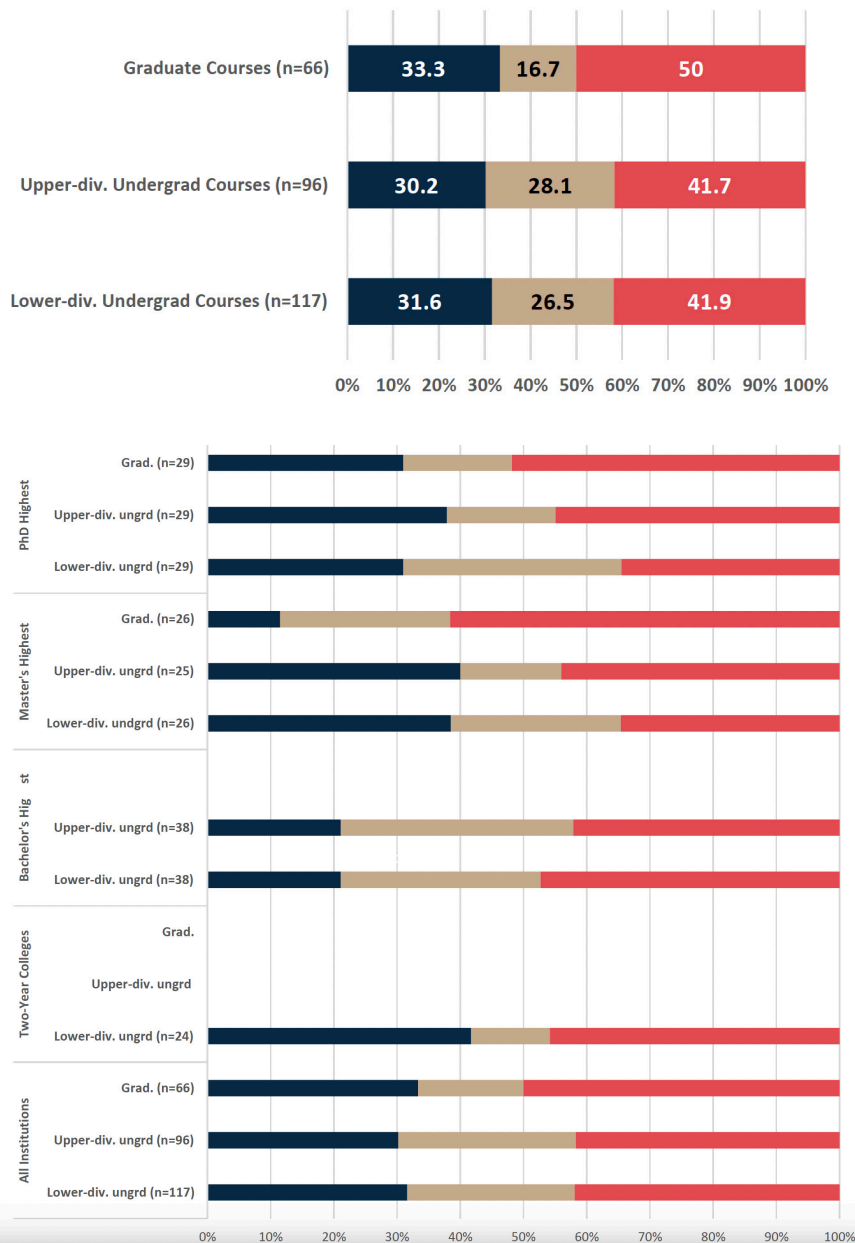

AAG GEOGRAPHY DEPARTMENT SURVEY

2024 DATA INSIGHTS

Were **STUDENT ENROLLMENTS** in Geography courses in this academic year (2023-24) higher, lower, or the same as in the previous year?

■ Higher ■ Lower ■ Same

Note: "Two-Year Colleges" refers to programs where Associate's is the terminal degree offered; "Bachelor's Highest" where Bachelor's is the terminal degree offered, etc.

	All Institutions		Two-Year Colleges			Bachelor's Highest			Master's Highest			PhD Highest			
	Lower-div. ungrd (n=117)	Upper-div. ungrd (n=96)	Grad. (n=66)	Lower-div. ungrd (n=24)	Upper-div. ungrd	Grad.	Lower-div. ungrd (n=38)	Upper-div. ungrd (n=38)	Grad.	Lower-div. ungrd (n=26)	Upper-div. ungrd (n=25)	Grad. (n=26)	Lower-div. ungrd (n=29)	Upper-div. ungrd (n=29)	Grad. (n=29)
■ Higher	31.6	30.2	33.3	41.7	0	0	21.1	21.1	0	38.5	40	11.5	31	37.9	31
■ Lower	26.5	28.1	16.7	12.5	0	0	31.6	36.8	0	26.9	16	26.9	34.5	17.2	17.2