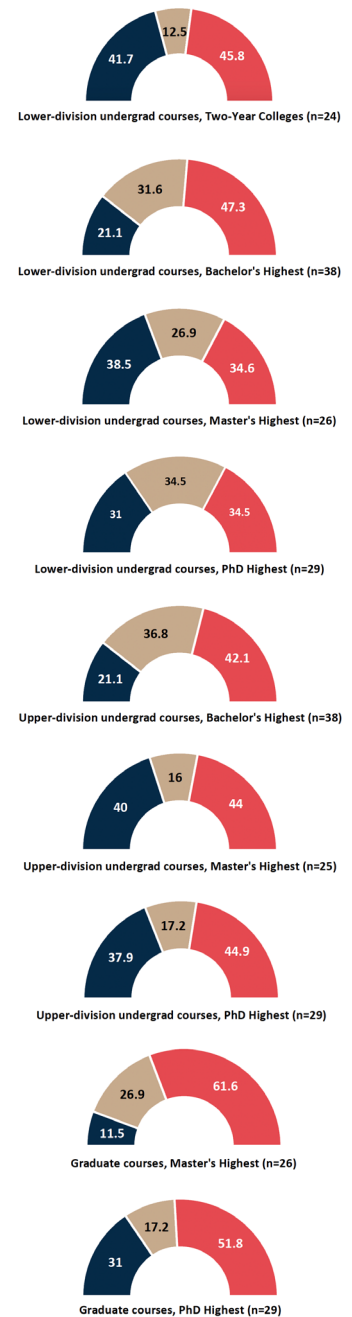

AAG GEOGRAPHY DEPARTMENT SURVEY

2024 DATA INSIGHTS

Were **STUDENT ENROLLMENTS** in Geography courses in this academic year (2023-24) higher, lower, or the same as in the previous year?

■ Higher ■ Lower ■ Same

Note: "Two-Year Colleges" refers to programs where Associate's is the terminal degree offered; "Bachelor's Highest" where Bachelor's is the terminal degree offered, etc.

	All Institutions		Two-Year Colleges			Bachelor's Highest			Master's Highest			PhD Highest			
	Lower-div. ungrd (n=117)	Upper-div. ungrd (n=96)	Grad. (n=66)	Lower-div. ungrd (n=24)	Upper-div. ungrd	Grad.	Lower-div. ungrd (n=38)	Upper-div. ungrd (n=38)	Grad.	Lower-div. ungrd (n=26)	Upper-div. ungrd (n=25)	Grad. (n=26)	Lower-div. ungrd (n=29)	Upper-div. ungrd (n=29)	Grad. (n=29)
■ Higher	31.6	30.2	33.3	41.7	0	0	21.1	21.1	0	38.5	40	11.5	31	37.9	31
■ Lower	26.5	28.1	16.7	12.5	0	0	31.6	36.8	0	26.9	16	26.9	34.5	17.2	17.2