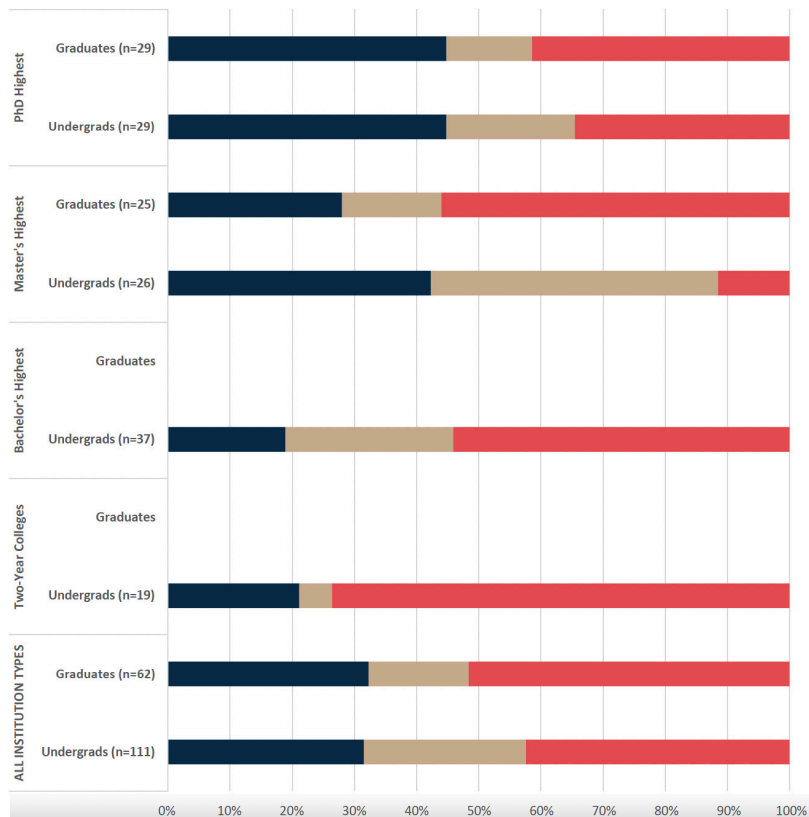

AAG GEOGRAPHY DEPARTMENT SURVEY

2024 DATA INSIGHTS

Was the number of **MAJORS** within your department or program in this academic year (2023-24) higher, lower, or the same as in the previous year?

■ Higher ■ Lower ■ Same

	ALL INSTITUTION TYPES		Two-Year Colleges		Bachelor's Highest		Master's Highest		PhD Highest	
	Undergrads (n=111)	Graduates (n=62)	Undergrads (n=19)	Graduates	Undergrads (n=37)	Graduates	Undergrads (n=26)	Graduates (n=25)	Undergrads (n=29)	Graduates (n=29)
■ Higher	31.5	32.3	21.1	0	18.9	0	42.3	28	44.8	44.8
■ Lower	26.1	16.1	5.3	0	27	0	46.2	16	20.7	13.8
■ Same	42.4	51.6	73.6	0	54.1	0	11.5	56	34.5	41.4

Note: "Two-Year Colleges" refers to programs where Associate's is the terminal degree offered; "Bachelor's Highest" where Bachelor's is the terminal degree offered, etc.