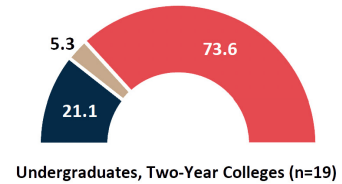

AAG GEOGRAPHY DEPARTMENT SURVEY

2024 DATA INSIGHTS

Was the number of **MAJORS** within your department or program in this academic year (2023-24) higher, lower, or the same as in the previous year?

■ Higher ■ Lower ■ Same

	ALL INSTITUTION TYPES		Two-Year Colleges		Bachelor's Highest		Master's Highest		PhD Highest	
	Undergrads (n=111)	Graduates (n=62)	Undergrads (n=19)	Graduates	Undergrads (n=37)	Graduates	Undergrads (n=26)	Graduates (n=25)	Undergrads (n=29)	Graduates (n=29)
■ Higher	31.5	32.3	21.1	0	18.9	0	42.3	28	44.8	44.8
■ Lower	26.1	16.1	5.3	0	27	0	46.2	16	20.7	13.8
■ Same	42.4	51.6	73.6	0	54.1	0	11.5	56	34.5	41.4