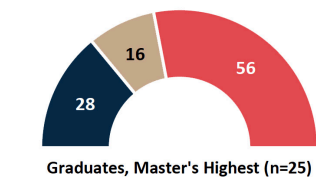

AAG GEOGRAPHY DEPARTMENT SURVEY

2024 DATA INSIGHTS

Was the number of **MAJORS** within your department or program in this academic year (2023-24) higher, lower, or the same as in the previous year?

■ Higher ■ Lower ■ Same

	ALL INSTITUTION TYPES		Two-Year Colleges		Bachelor's Highest		Master's Highest		PhD Highest	
	Undergrads (n=111)	Graduates (n=62)	Undergrads (n=19)	Graduates	Undergrads (n=37)	Graduates	Undergrads (n=26)	Graduates (n=25)	Undergrads (n=29)	Graduates (n=29)
■ Higher	31.5	32.3	21.1	0	18.9	0	42.3	28	44.8	44.8
■ Lower	26.1	16.1	5.3	0	27	0	46.2	16	20.7	13.8
■ Same	42.4	51.6	73.6	0	54.1	0	11.5	56	34.5	41.4