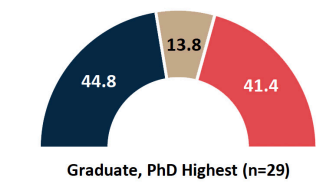

AAG GEOGRAPHY DEPARTMENT SURVEY

2024 DATA INSIGHTS

Was the number of **MAJORS** within your department or program in this academic year (2023-24) higher, lower, or the same as in the previous year?

■ Higher ■ Lower ■ Same

	ALL INSTITUTION TYPES		Two-Year Colleges		Bachelor's Highest		Master's Highest		PhD Highest	
	Undergrads (n=111)	Graduates (n=62)	Undergrads (n=19)	Graduates	Undergrads (n=37)	Graduates	Undergrads (n=26)	Graduates (n=25)	Undergrads (n=29)	Graduates (n=29)
■ Higher	31.5	32.3	21.1	0	18.9	0	42.3	28	44.8	44.8
■ Lower	26.1	16.1	5.3	0	27	0	46.2	16	20.7	13.8
■ Same	42.4	51.6	73.6	0	54.1	0	11.5	56	34.5	41.4