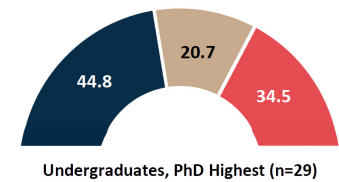

AAG GEOGRAPHY DEPARTMENT SURVEY

2024 DATA INSIGHTS

Was the number of **MAJORS** within your department or program in this academic year (2023-24) higher, lower, or the same as in the previous year?

■ Higher ■ Lower ■ Same

	ALL INSTITUTION TYPES		Two-Year Colleges		Bachelor's Highest		Master's Highest		PhD Highest	
	Undergrads (n=111)	Graduates (n=62)	Undergrads (n=19)	Graduates	Undergrads (n=37)	Graduates	Undergrads (n=26)	Graduates (n=25)	Undergrads (n=29)	Graduates (n=29)
■ Higher	31.5	32.3	21.1	0	18.9	0	42.3	28	44.8	44.8
■ Lower	26.1	16.1	5.3	0	27	0	46.2	16	20.7	13.8
■ Same	42.4	51.6	73.6	0	54.1	0	11.5	56	34.5	41.4