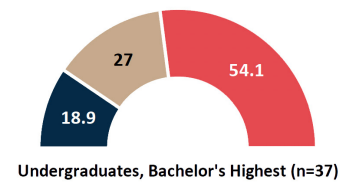

AAG GEOGRAPHY DEPARTMENT SURVEY

2024 DATA INSIGHTS

Was the number of **MAJORS** within your department or program in this academic year (2023-24) higher, lower, or the same as in the previous year?

■ Higher ■ Lower ■ Same

	ALL INSTITUTION TYPES		Two-Year Colleges		Bachelor's Highest		Master's Highest		PhD Highest	
	Undergrads (n=111)	Graduates (n=62)	Undergrads (n=19)	Graduates	Undergrads (n=37)	Graduates	Undergrads (n=26)	Graduates (n=25)	Undergrads (n=29)	Graduates (n=29)
■ Higher	31.5	32.3	21.1	0	18.9	0	42.3	28	44.8	44.8
■ Lower	26.1	16.1	5.3	0	27	0	46.2	16	20.7	13.8
■ Same	42.4	51.6	73.6	0	54.1	0	11.5	56	34.5	41.4

Note: "Two-Year Colleges" refers to programs where Associate's is the terminal degree offered; "Bachelor's Highest" where Bachelor's is the terminal degree offered, etc.