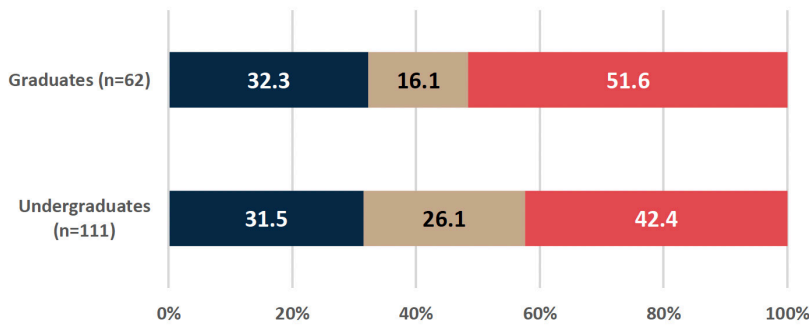

AAG GEOGRAPHY DEPARTMENT SURVEY

2024 DATA INSIGHTS

Was the number of **MAJORS** within your department or program in this academic year (2023-24) higher, lower, or the same as in the previous year?

■ Higher ■ Lower ■ Same

	ALL INSTITUTION TYPES		Two-Year Colleges		Bachelor's Highest		Master's Highest		PhD Highest	
	Undergrads (n=111)	Graduates (n=62)	Undergrads (n=19)	Graduates	Undergrads (n=37)	Graduates	Undergrads (n=26)	Graduates (n=25)	Undergrads (n=29)	Graduates (n=29)
■ Higher	31.5	32.3	21.1	0	18.9	0	42.3	28	44.8	44.8
■ Lower	26.1	16.1	5.3	0	27	0	46.2	16	20.7	13.8
■ Same	42.4	51.6	73.6	0	54.1	0	11.5	56	34.5	41.4

Note: "Two-Year Colleges" refers to programs where Associate's is the terminal degree offered; "Bachelor's Highest" where Bachelor's is the terminal degree offered, etc.