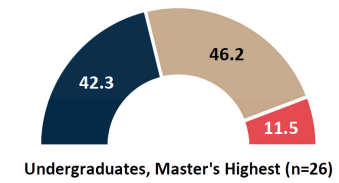

AAG GEOGRAPHY DEPARTMENT SURVEY

2024 DATA INSIGHTS

Was the number of **MAJORS** within your department or program in this academic year (2023-24) higher, lower, or the same as in the previous year?

■ Higher ■ Lower ■ Same

	ALL INSTITUTION TYPES		Two-Year Colleges		Bachelor's Highest		Master's Highest		PhD Highest	
	Undergrads (n=111)	Graduates (n=62)	Undergrads (n=19)	Graduates	Undergrads (n=37)	Graduates	Undergrads (n=26)	Graduates (n=25)	Undergrads (n=29)	Graduates (n=29)
■ Higher	31.5	32.3	21.1	0	18.9	0	42.3	28	44.8	44.8
■ Lower	26.1	16.1	5.3	0	27	0	46.2	16	20.7	13.8
■ Same	42.4	51.6	73.6	0	54.1	0	11.5	56	34.5	41.4